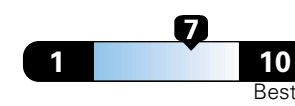

4.8 gallons per 100 miles

You spend \$2,250
 in fuel costs over 5 years compared to the average new vehicle.

Annual fuel cost \$1,950

Fuel Economy & Greenhouse Gas Rating (tailpipe only)

Smog Rating (tailpipe only)